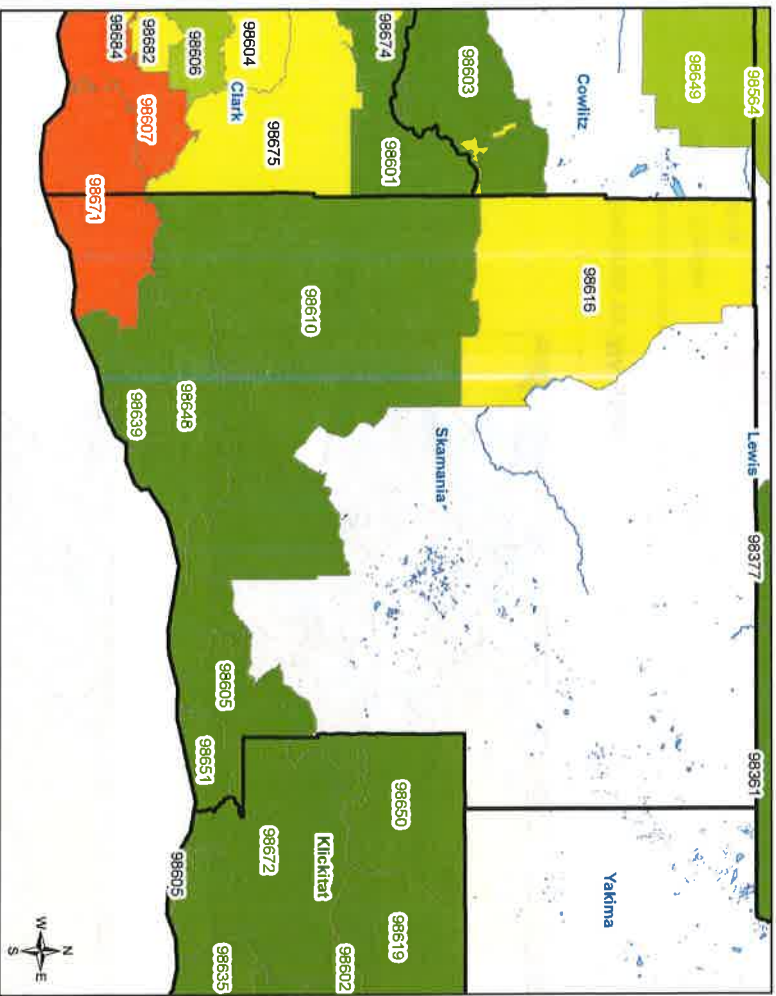

2008

Percentage of Housing Units (HU) in a Stage of Foreclosure: Skamania County

2013

Foreclosures in WA State

- County Boundary
- WA zip Codes
- % HU in Foreclosure
 - 0% - 0.57%
 - 1.33% - 2.41%
 - 2.42% - 5.74%
 - 5.75% - 10%
- water

Page 273 of 275

Prepared by: Maria Y. Rodriguez, MSW, Ph.C.
 Map Prepared On: January 8th 2015
 Data Source: Realty Trac Inc. (2014)