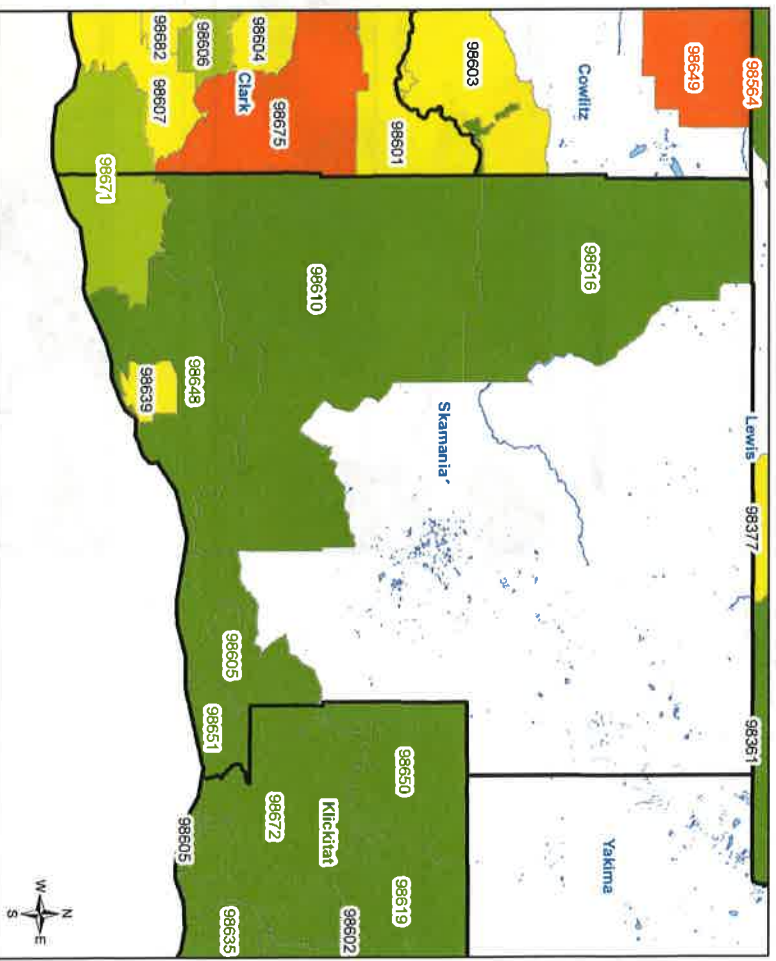

2008

Percentage of Housing Units (HU) in a Stage of Foreclosure: Skamania County

2013

Foreclosures in WA State

- County Boundary
- WA zip Codes
- % HU in Foreclosure
 - 0% - 0.57%
 - 1.33% - 2.41%
 - 2.42% - 5.74%
 - 5.75% - 10%
- water

Page 273 of 275

Prepared by: Maria Y. Rodriguez, MSW, Ph.C.
 Map Prepared On: January 8th 2015
 Data Source: Realty Trac Inc. (2014)