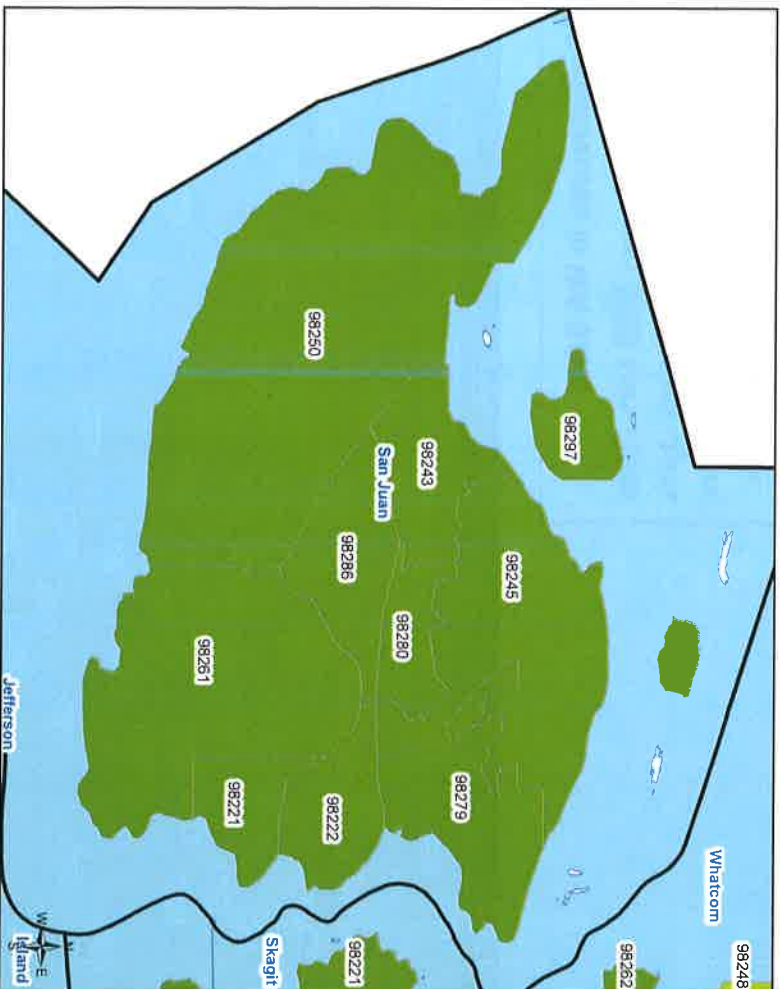

2008

Percentage of Housing Units (HU) in a Stage of Foreclosure:
San Juan County

2013

Foreclosures in WA State

- County Boundary
- 0.58% - 1.32%
- 1.33% - 2.41%
- 2.42% - 5.74%
- 5.75% - 10%
- Water

WA Zip Codes

- 0% - 0.57%

Page 272 of 275

Prepared by: Maria Y. Rodriguez, MSW, Ph.C.
 Map Prepared On: January 8th 2015
 Data Source: Realty Trac Inc. (2014)