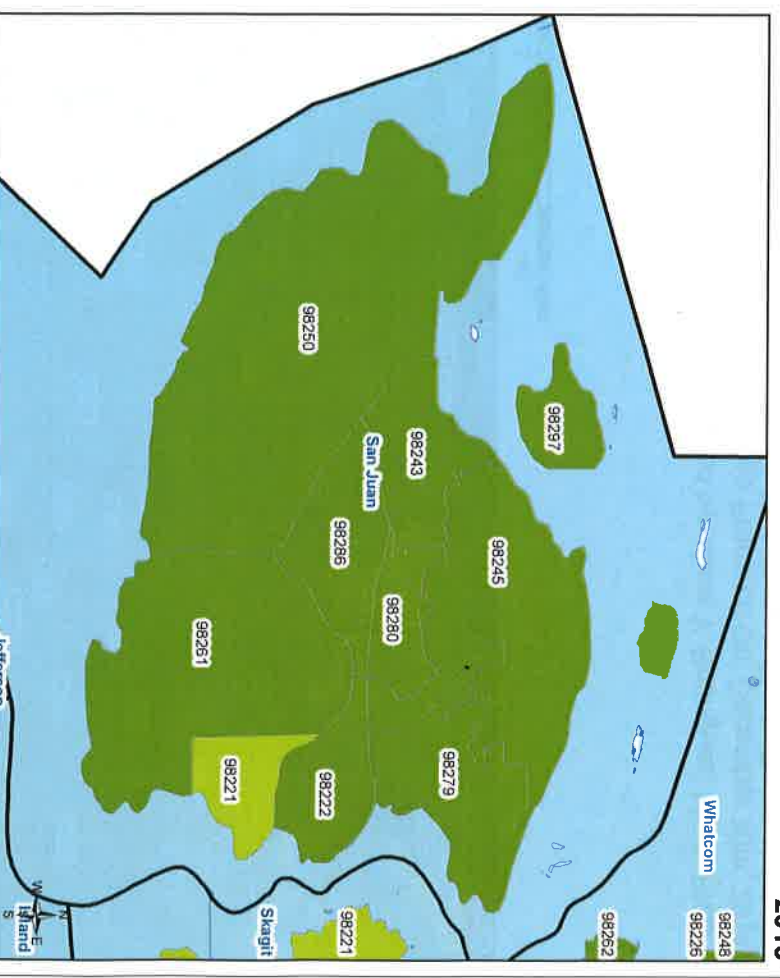

2008

Percentage of Housing Units (HU) in a Stage of Foreclosure:
San Juan County

2013

Foreclosures in WA State

- County Boundary
- 0.58% - 1.32%
- 1.33% - 2.41%
- 2.42% - 5.74%
- 5.75% - 10%
- Water

WA Zip Codes

- 0% - 0.57%

Page 272 of 275

Prepared by: Maria Y. Rodriguez, MSW, Ph.C.
 Map Prepared On: January 8th 2015
 Data Source: Realty Trac Inc. (2014)