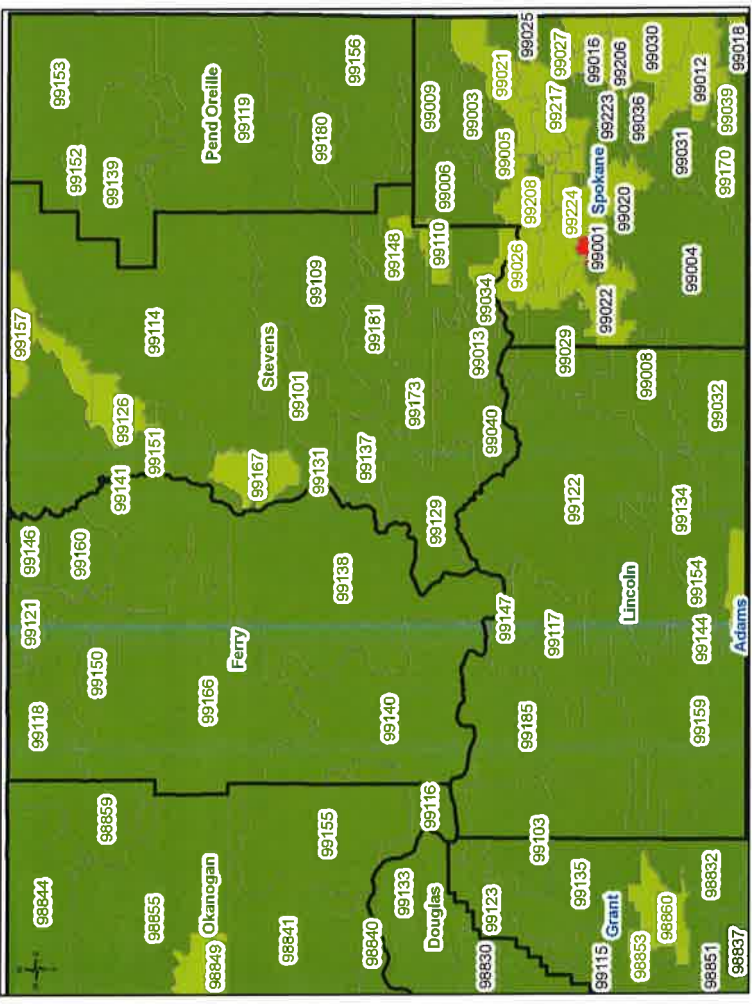

Percentage of Housing Units (HU) in a Stage of Foreclosure: Pend Oreille, Stevens, and Ferry Counties

2013

2008

Foreclosures in WA State

- County Boundary
- 0.58% - 1.32%
- 1.33% - 2.41%
- 2.42% - 5.74%
- 5.75% - 10%
- water