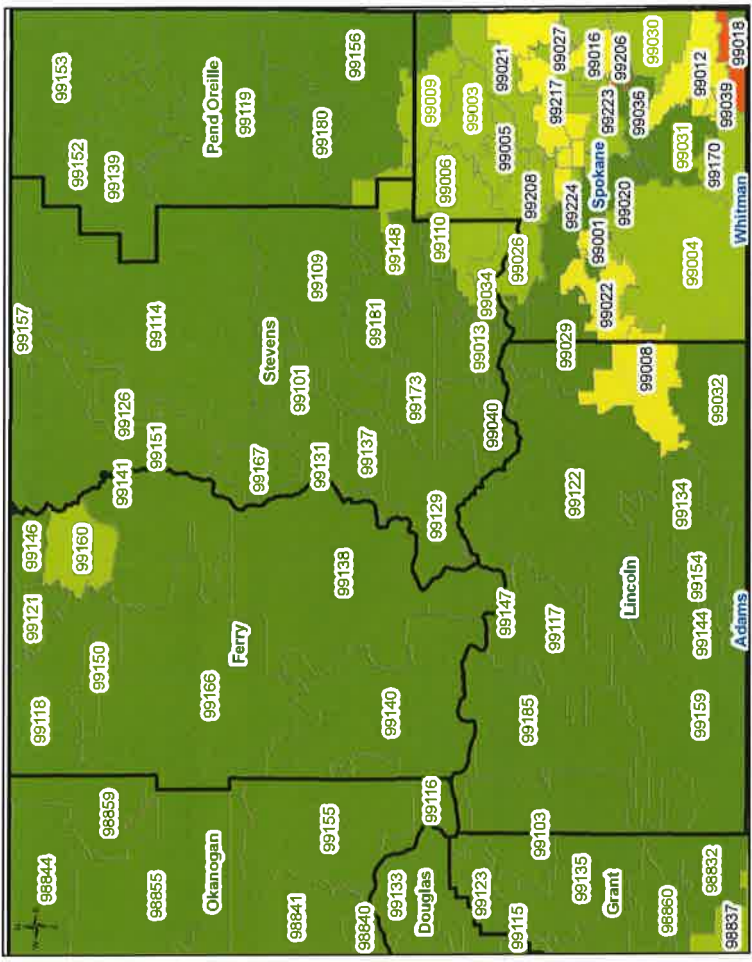

Percentage of Housing Units (HU) in a Stage of Foreclosure: Pend Oreille, Stevens, and Ferry Counties

2013

2008

Foreclosures in WA State

- County Boundary
- 0.58% - 1.32%
- 1.33% - 2.41%
- 2.42% - 5.74%
- 5.75% - 10%
- water