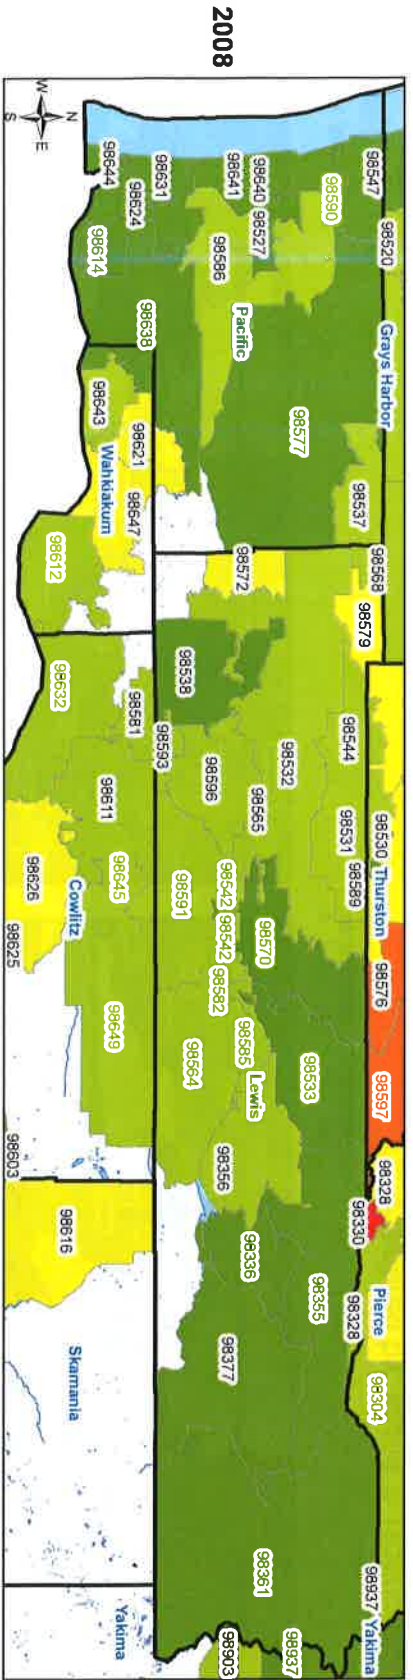

Percentage of Housing Units (HU) in a Stage of Foreclosure: Pacific, Lewis, and Wahkiakum Counties

Foreclosures in WA State

- County Boundary
- 0.58% - 1.32%
- 1.33% - 2.41%
- 2.42% - 5.74%
- 5.75% - 10%
- water

WA Zip Codes

PcFHU2013

- 0% - 0.57%

Prepared by: Maria Y. Rodriguez, MSW, Ph.C.
 Map Prepared On: January 8th, 2015
 Data Source: Realty Trac Inc. (2014)