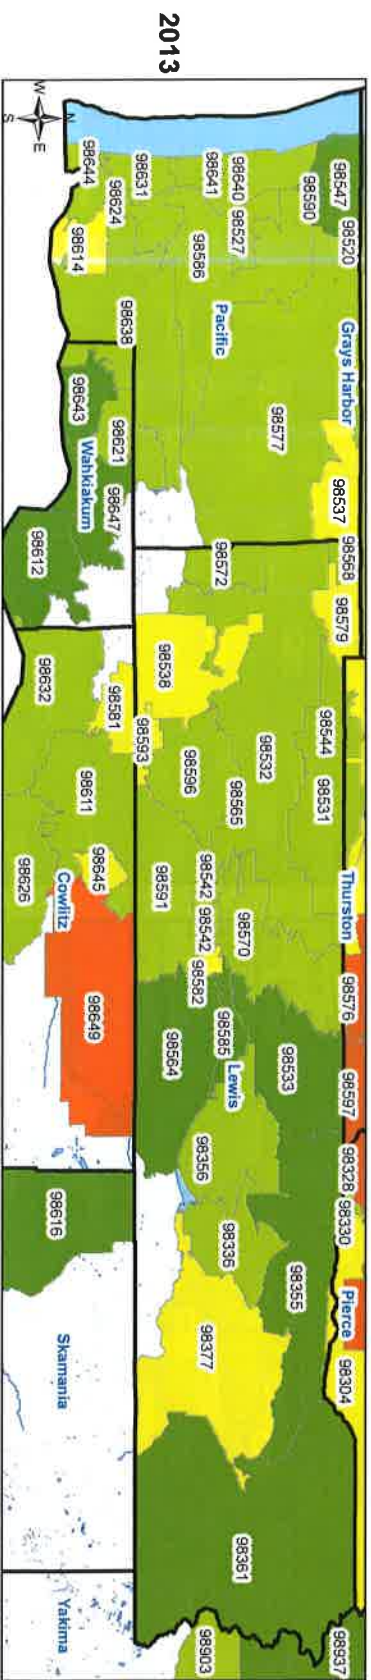

Percentage of Housing Units (HU) in a Stage of Foreclosure: Pacific, Lewis, and Wahkiakum Counties

Foreclosures in WA State

- County Boundary
- 0.58% - 1.32%
- 1.33% - 2.41%
- 2.42% - 5.74%
- 5.75% - 10%
- water

WA Zip Codes

PcFHU2013

- 0% - 0.57%

Prepared by: Maria Y. Rodriguez, MSW, Ph.C.
 Map Prepared On: January 8th, 2015
 Data Source: Realty Trac Inc. (2014)