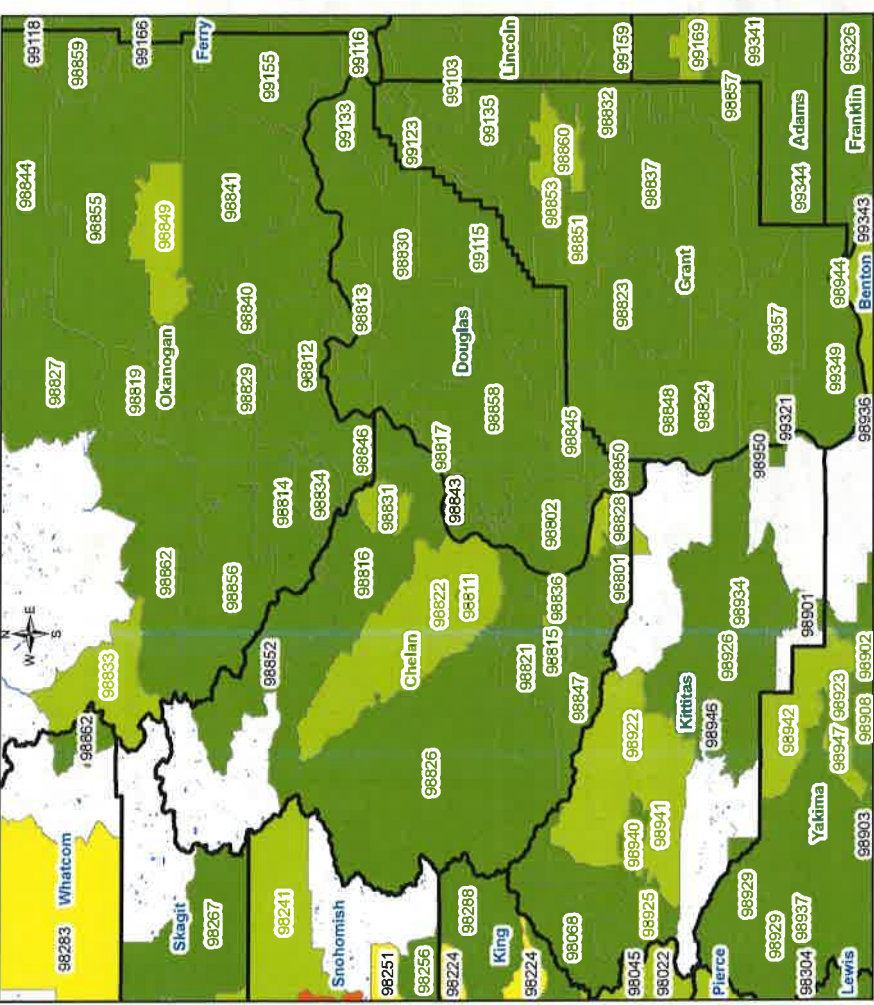

**Percentage of Housing Units (HU) in a Stage of Foreclosure:
Okanogan, Chelan, Douglas, and Kittitas Counties**

2013

2008

Foreclosures in WA State

- County Boundary
- WA Zip Codes
- PctHU2013
- 0% - 0.57%
- 0.58% - 1.32%
- 1.33% - 2.41%
- 2.42% - 5.74%
- 5.75% - 10%
- water

Page 269 of 265

Prepared by: Maria Y. Rodriguez, MSW, Ph.C.
Map Prepared On: January 8th, 2015
Data Source: Realty Trac Inc. (2014)