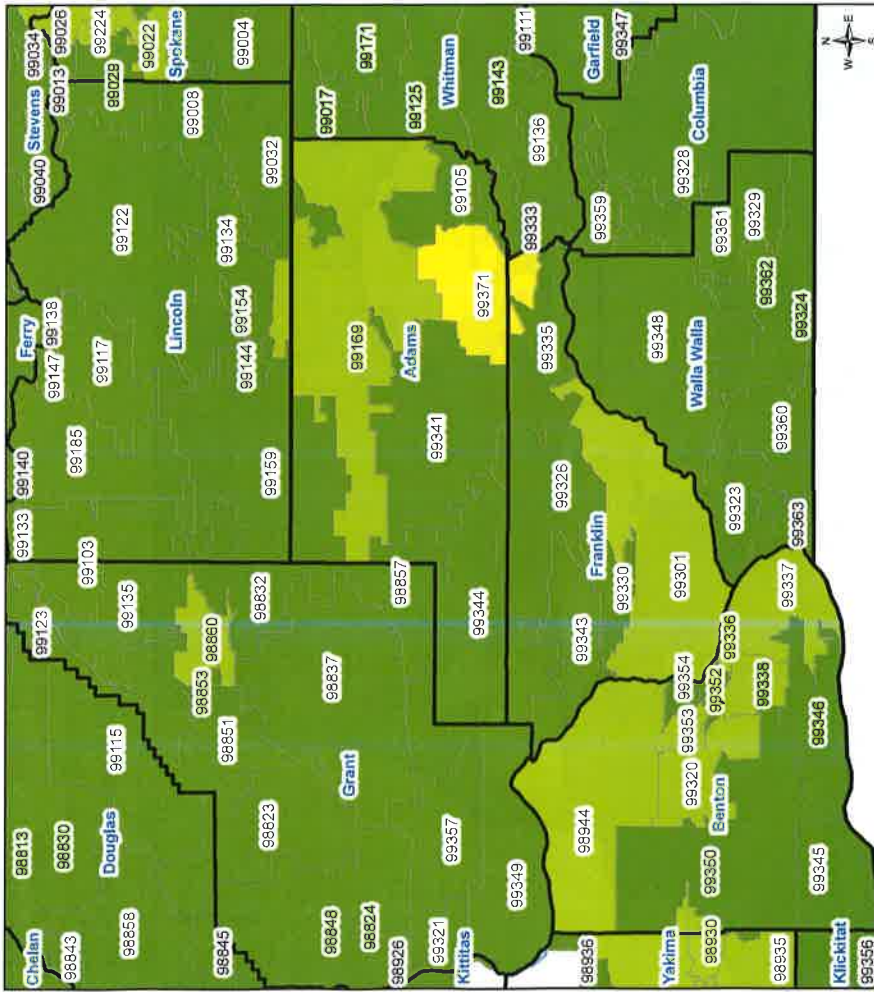

# Percentage of Housing Units (HU) in a Stage of Foreclosure: Grant, Benton, Adams, Franklin, Lincoln, and Walla Walla Counties

2008

2013

### Foreclosures in WA State

- County Boundary
- WA Zip Codes
- % HU in Foreclosure
- 0% - 0.57%
- 0.58% - 1.32%
- 1.33% - 2.41%
- 2.42% - 5.74%
- 5.75% - 10%
- water

Page 268 of 275

Prepared by: Maria Y. Rodriguez, MSW, Ph.C.  
Map Prepared On: December 30th, 2014  
Data Source: Realty Trac Inc. (2014)