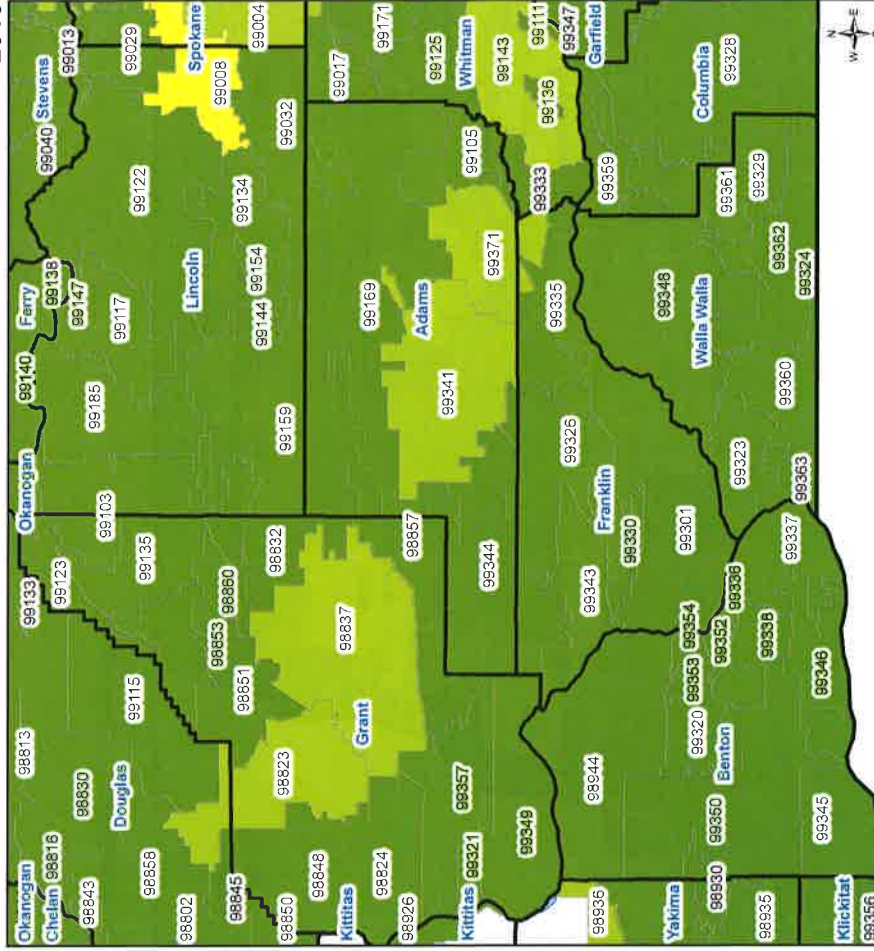

# Percentage of Housing Units (HU) in a Stage of Foreclosure: Grant, Benton, Adams, Franklin, Lincoln, and Walla Walla Counties

2008

2013

### Foreclosures in WA State

- County Boundary
- WA Zip Codes
- % HU in Foreclosure
- 0% - 0.57%
- 0.58% - 1.32%
- 1.33% - 2.41%
- 2.42% - 5.74%
- 5.75% - 10%
- water

Page 268 of 275

Prepared by: Maria Y. Rodriguez, MSW, Ph.C.  
Map Prepared On: December 30th, 2014  
Data Source: Realty Trac Inc. (2014)