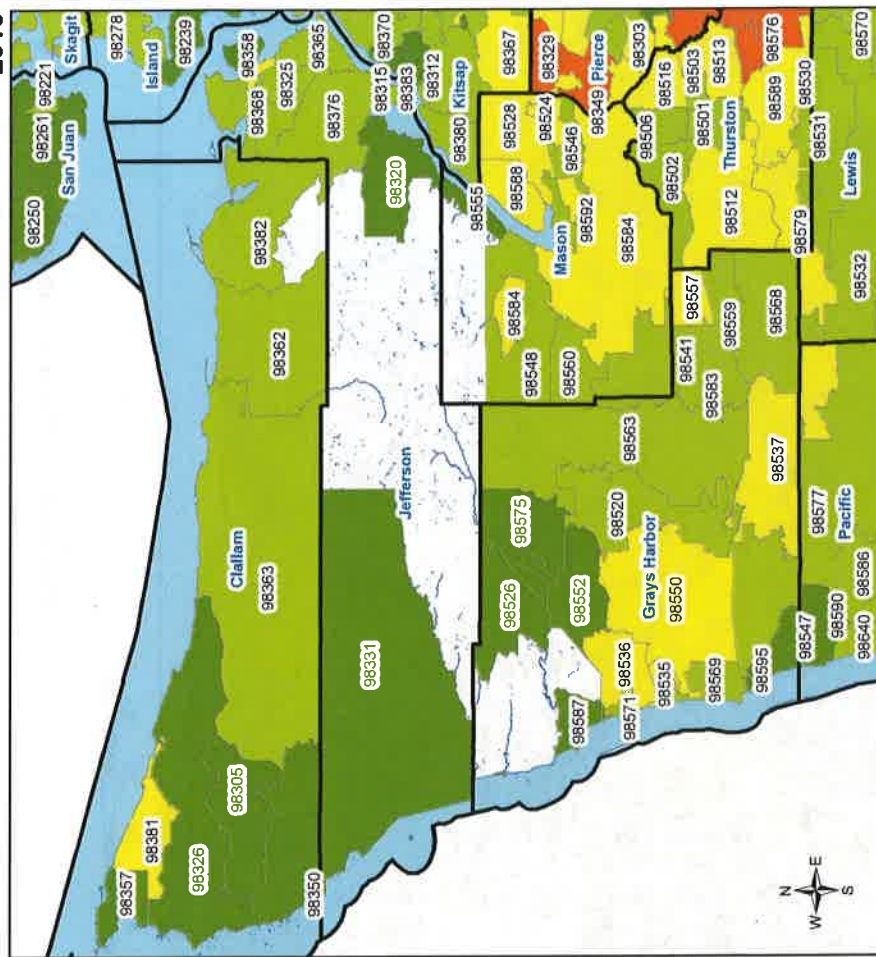

Percentage of Housing Units (HU) in a Stage of Foreclosure: Clallam, Jefferson, and Grays Harbor Counties

2008

2013

Foreclosures in WA State

- County Boundary
- WA Zip Codes
- PctHU2013
- 0% - 0.57%
- 0.58% - 1.32%
- 1.33% - 2.41%
- 2.42% - 5.74%
- 5.75% - 10%
- water

Prepared by: Maria Y. Rodriguez, MSW, Ph.C.
Map Prepared On: January 8th, 2015
Data Source: Realty Trac Inc. (2014)