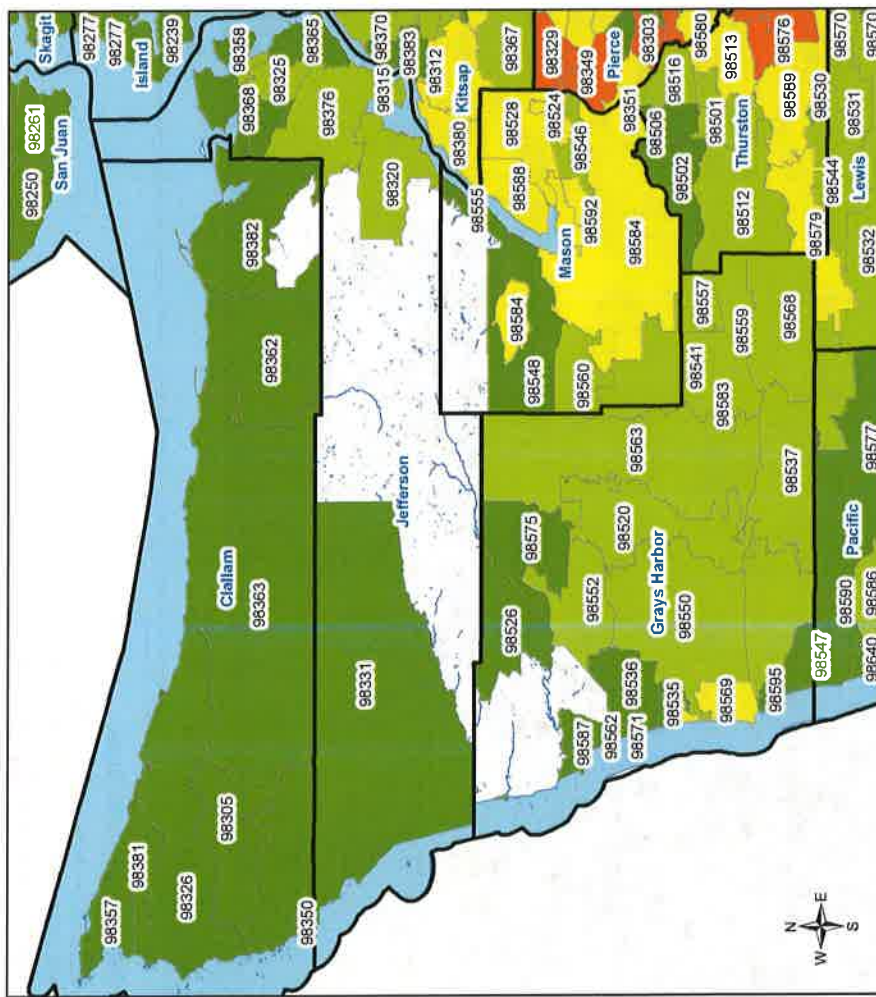

Percentage of Housing Units (HU) in a Stage of Foreclosure: Clallam, Jefferson, and Grays Harbor Counties

2008

2013

Foreclosures in WA State

- County Boundary
- WA Zip Codes
- PctHU2013
- 0% - 0.57%
- 0.58% - 1.32%
- 1.33% - 2.41%
- 2.42% - 5.74%
- 5.75% - 10%
- water

Prepared by: Maria Y. Rodriguez, MSW, Ph.C.
Map Prepared On: January 8th, 2015
Data Source: Realty Trac Inc. (2014)