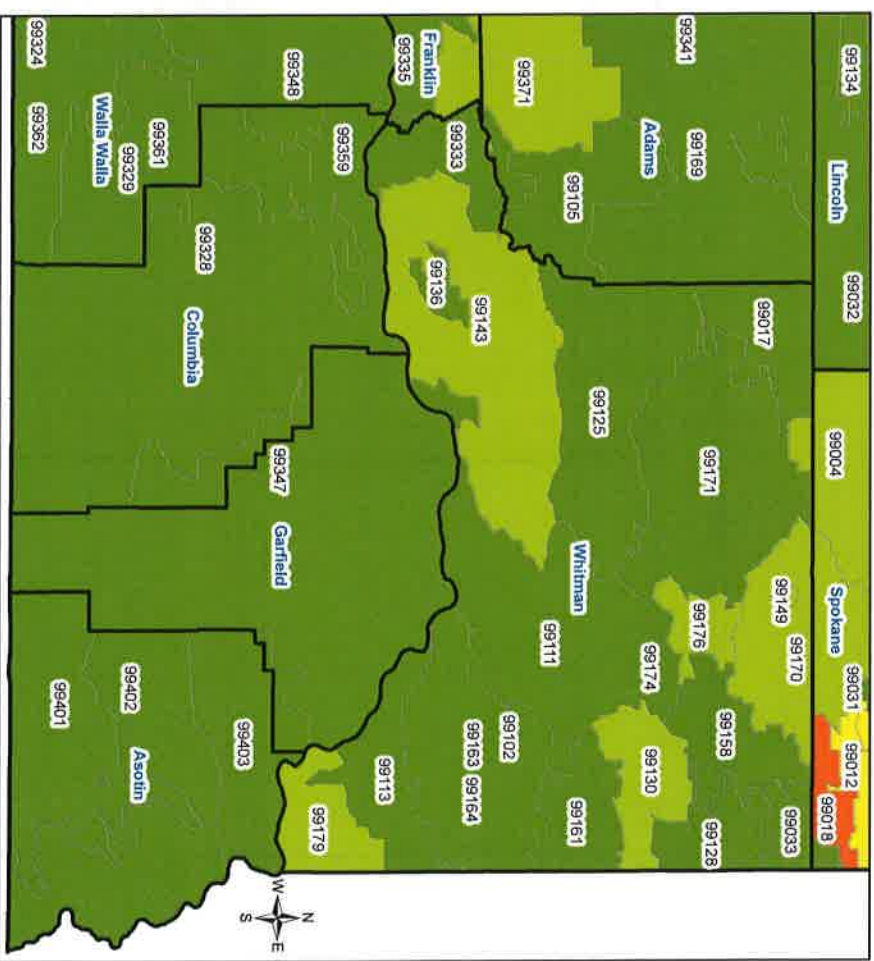

2008

Percentage of Housing Units (HU) in a Stage of Foreclosure: Asotin, Columbia, Garfield, and Whitman Counties

Foreclosures in WA State

- County Boundary
- WA Zip Codes
- 0.58% - 1.32%
- 1.33% - 2.41%
- 2.42% - 5.74%
- 5.75% - 10%
- % HU in Foreclosure
- 0% - 0.57%
- water

Page 266 of 275

2013

Prepared by: Maria Y. Rodriguez, MSW, Ph.C.
 Map Prepared On: December 30th, 2014
 Data Source: Realty Trac Inc. (2014)