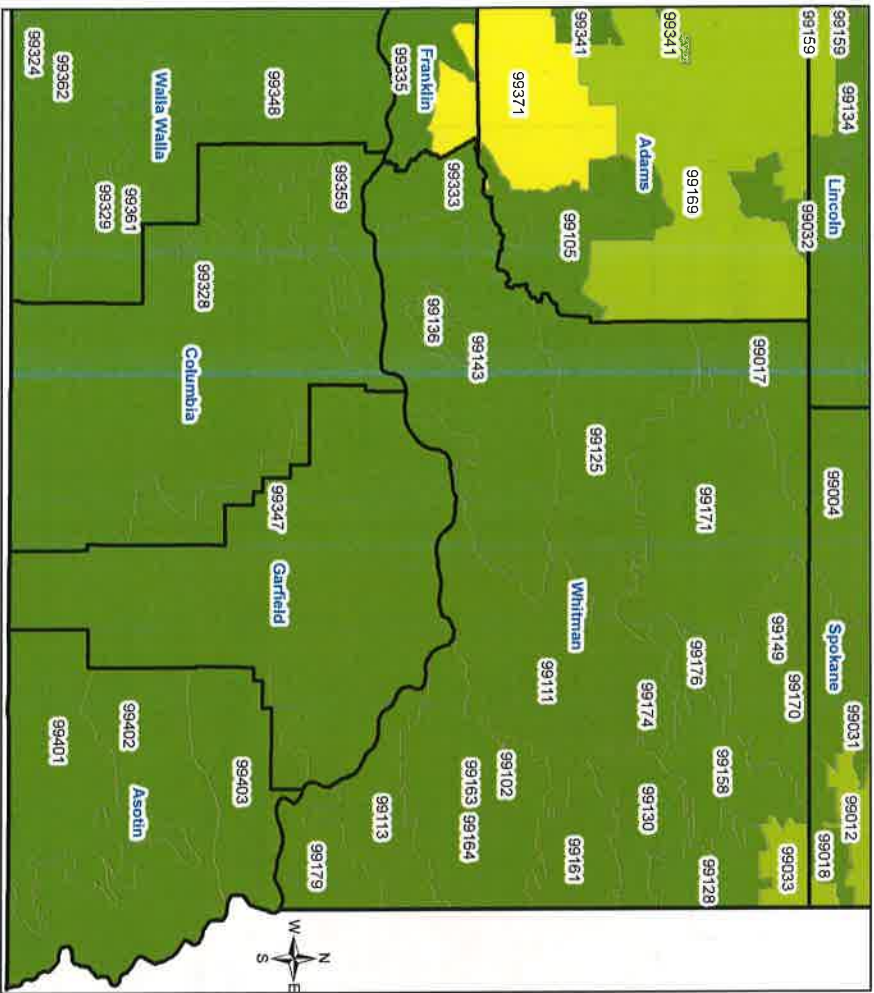

2008

Percentage of Housing Units (HU) in a Stage of Foreclosure: Asotin, Columbia, Garfield, and Whitman Counties

Foreclosures in WA State

- County Boundary
- WA Zip Codes
- 0.58% - 1.32%
- 1.33% - 2.41%
- 2.42% - 5.74%
- 5.75% - 10%
- % HU in Foreclosure
- 0% - 0.57%
- water

Page 266 of 275

2013

Prepared by: Maria Y. Rodriguez, MSW, Ph.C.
 Map Prepared On: December 30th, 2014
 Data Source: Realty Trac Inc. (2014)